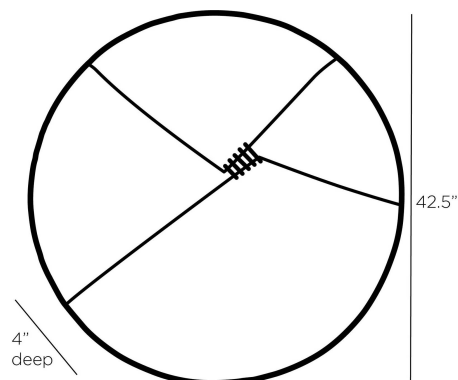

ARTERIO RS

VIRGIL WALL PLAQUE

WPI01
Antique Brass, Aluminum

Inspired by mid-century porcelain, the Virgil wall plaque is reimagined in a color-blocked design of contrasting cast aluminum in bronze and antique brass finishes. Staped, corseted detail and a gentle-lipped edge lend an artisan quality to the commanding piece. The plaque is fitted with a security cleat for hanging. Finishes will vary.

APPEARANCE

Materials	Aluminum, Aluminum
Finishes	Antique Brass, Bronze
Finish Will Vary	Yes
Top Coat/Sealant	No

DIMENSIONS

Overall	Dia: 42.5 in
---------	--------------

SHIPPING

Product Weight	51.0 lbs
Gross Weight 1	65.56 lbs
Shipping Box 1	W: 5.5 in x D: 44 in x H: 44 in