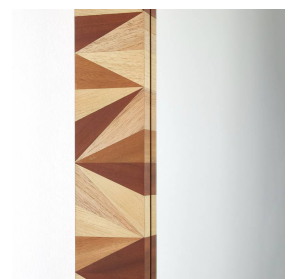

CALICO MIRROR

WMS04
 Blonde Straw
 Marquetry
 H: 52.5 IN
 W: 40.5 IN
 D: 2 IN

Blonde straw marquetry of mahogany are placed and patterned to reflect the expert craftsmanship of this classic artist's technique. Designed to be hung vertically or horizontally, it is secured with a cleat at the back for hanging. Finish will vary.