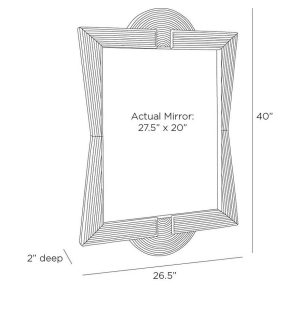

CYPRESS MIRROR

WMS03  
 Natural  
 H: 40 IN  
 W: 26.5 IN  
 D: 2 IN

Wrapped in natural rattan, this geometric style brings an organic texture to any room. Inspired by the modern forms found in mid-century architecture, the decorative frame surrounds a simple rectangular mirror. Designed to be hung vertically or horizontally, it is secured with a hanging cleat at the back. Rattan will vary.