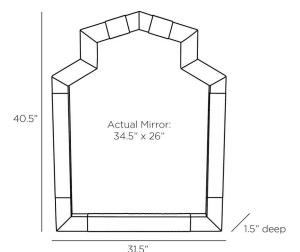

BEELAND MIRROR

WMS02

Black Wash, Rattan

H: 40.5 IN

W: 31.5 IN

D: 1.5 IN

A classic Greek geometric arch frame is wrapped in black-washed rattan. A mix of vertical and horizontal patterns draw the eye to this simplistic—yet no less impactful—style. Designed to be hung vertically, it is stabilized with a security cleat. Finish will vary.