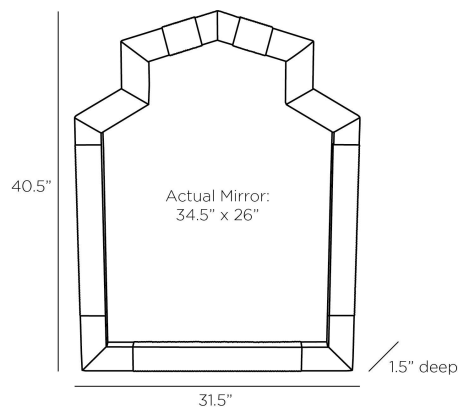

ARTERIO RS

BEELAND MIRROR

WMS02
Black Wash, Rattan

A classic Greek geometric arch frame is wrapped in black-washed rattan. A mix of vertical and horizontal patterns draw the eye to this simplistic—yet no less impactful—style. Designed to be hung vertically, it is stabilized with a security cleat. Finish will vary.

APPEARANCE

Materials	Rattan, Mirror
Finishes	Black Wash, Plain
Finish Will Vary	Yes
Top Coat/Sealant	Yes

DIMENSIONS

Overall	W: 31.5 in x D: 1.5 in x H: 40.5 in
Actual Mirror	W: 26 in x H: 34.5 in

SHIPPING

Shipping Requirements	Truck Ship
Product Weight	24.5 lbs
Gross Weight 1	35.0 lbs
Shipping Box 1	W: 11.0 in x D: 82.0 in x H: 117.0 in

ADDITIONAL INFO

Features	T-Screw Hardware Included, Sustainable
Hanger Position	Vertical Only

CONTRACT

Contract Suitability	Contract Suitable As Is