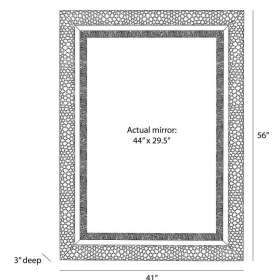

INDO MIRROR

WMI82
Whitewash Mango
Wood
H: 56 IN
W: 41 IN
D: 3 IN

The organic pattern of a tree trunk guided our artisans' carving to create the textural mix of the Indo. Crafted of whitewashed mango wood, this recessed frame offsets a beveled mirror. Designed to be displayed vertically only by a back cleat. Hanging hardware included. Finish will vary.

3" deep

41"

56"