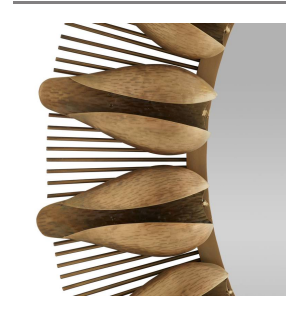

GOLDIE MIRROR

WMI70
 Antique Brass
 D: 3 IN
 Dia: 50.0 IN

A mid-century style iron frame is updated with folded flower buds hammered and folded to resemble the petals of a lotus. Suspended on a sunburst ray, this energetic style is plated in antique brass. Secured at the back with a cleat attachment. Finish will vary.