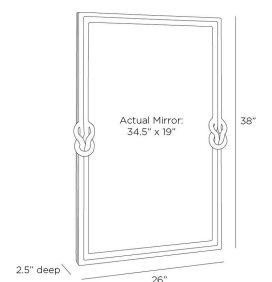

CARRUTH MIRROR

WMI54
 Antique Brass
 H: 38 IN
 W: 26 IN
 D: 2.5 IN

A nautical-but-nice twist on coastal style, this beveled mirror's elegant frame is punctuated with dynamic textural details. Iron plated in antique brass, it is designed to be displayed both vertically and horizontally. Cleat at back for secure display.