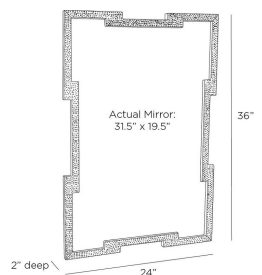

CREEDENCE MIRROR

WMI52
 Antique Brass
 H: 36 IN
 W: 24 IN
 D: 2 IN

The geometric appeal of a Greek key motif informs the graphic frame of the Creedence. Clad in antique brass with hammered details, its puzzle-like silhouette draws attention, wherever it is hung. Finished with a cleat on the back for secure display. Finish will vary.