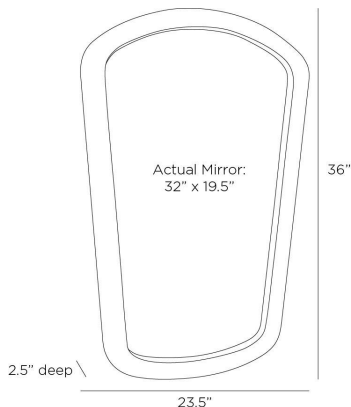

ARTERIO RS

DYER MIRROR

WMI47
Ebony, Mango Wood

We softened this classic frame for a subtler, more modern effect. Crafted of ebony mango wood, this arch-top design was made to be hung vertically. Features a cleat attachment for secure display. Finish will vary.

APPEARANCE

Materials	Mango Wood, Mirror
Finishes	Ebony, Plain
Finish Will Vary	Yes
Top Coat/Sealant	No

DIMENSIONS

Overall	W: 23.5 in x D: 2.5 in x H: 36 in
Actual Mirror	W: 19.5 in x H: 32 in

SHIPPING

Shipping Requirements	Truck Ship
Product Weight	20.0 lbs
Gross Weight 1	29.0 lbs
Shipping Box 1	W: 5.5 in x D: 26.5 in x H: 39.0 in