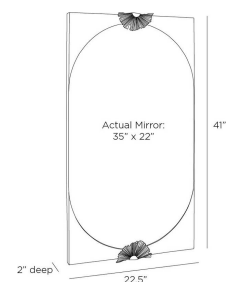

ENVY MIRROR

WMI44
Antique Brass
H: 41 IN
W: 22.5 IN
D: 2 IN

Clean, contemporary forms and intriguing materials inform the sleek Envy. Framed in antique brass iron and adorned with ebony mango wood and sculptural antique brass elements reminiscent of a ginkgo leaf, this style can be hung horizontally or vertically. Cleat at the back for secure display.