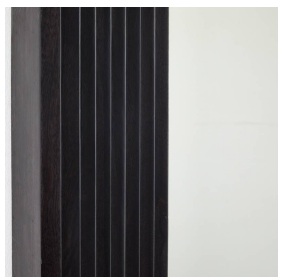

COULTER MIRROR

WMI39  
 Ebony  
 H: 60 IN  
 W: 40 IN  
 D: 5.5 IN

A minimal rectangular mirror is framed with stepped, muscular detailing carved to draw the eye. Crafted of mango wood of a rich ebony hue, our inverted style was designed to be hung horizontally or vertically. Accented with a secure cleat attachment at the back. Finish will vary.