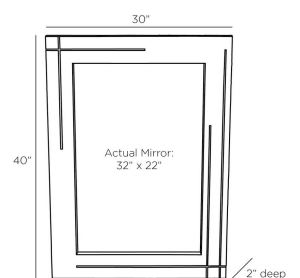

YVETTE MIRROR

WMI33
 Gray, Bone
 H: 40 IN
 W: 30 IN
 D: 2 IN

Traditional Moroccan bone inlay gets a contemporary update. Tonal shades of gray bone and thin strips of antique brass are meticulously inlaid in a grid pattern. Designed to be hung either horizontally or vertically, it is stabilized with a security cleat. Finish will vary.