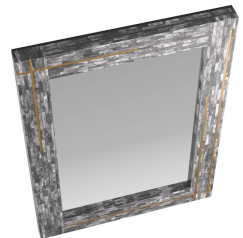

YVETTE MIRROR

WMI33
 Gray, Bone
 H: 40 IN
 W: 30 IN
 D: 2 IN

Traditional Moroccan bone inlay gets a contemporary update. Tonal shades of gray bone and thin strips of antique brass are meticulously inlaid in a grid pattern. Designed to be hung either horizontally or vertically, it is stabilized with a security cleat. Finish will vary.