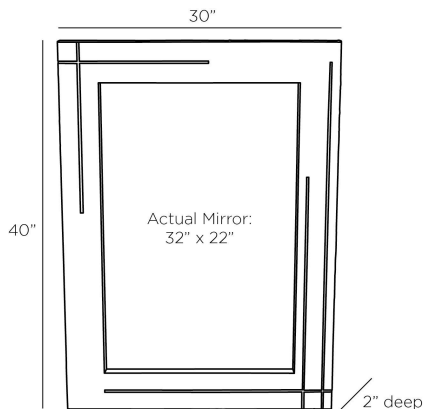

ARTERIO RS

YVETTE MIRROR

WMI33
Gray, Bone

Traditional Moroccan bone inlay gets a contemporary update. Tonal shades of gray bone and thin strips of antique brass are meticulously inlaid in a grid pattern. Designed to be hung either horizontally or vertically, it is stabilized with a security cleat. Finish will vary.

APPEARANCE

Materials	Bone, Brass, Mirror
Finishes	Gray, Antique Brass, Plain
Finish Will Vary	Yes
Top Coat/Sealant	Yes

DIMENSIONS

Overall	W: 30 in x D: 2 in x H: 40 in
Actual Mirror	W: 22 in x H: 32 in

SHIPPING

Product Weight	42.4 lbs
Gross Weight 1	53.0 lbs
Shipping Box 1	W: 9 in x D: 46 in x H: 39 in

ADDITIONAL INFO

Features	T-Screw Hardware Included
Hanger Position	All Four Directions

CONTRACT

Contract Suitability	Contract Suitable As Is
----------------------	-------------------------