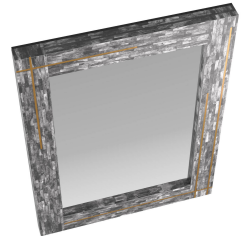

ARTERIO RS

YVETTE MIRROR

WMI33
Gray, Bone

Traditional Moroccan bone inlay gets a contemporary update. Tonal shades of gray bone and thin strips of antique brass are meticulously inlaid in a grid pattern. Designed to be hung either horizontally or vertically, it is stabilized with a security cleat. Finish will vary.

APPEARANCE

Materials	Bone, Brass, Mirror
Finishes	Gray, Antique Brass, Plain
Finish Will Vary	Yes
Top Coat/Sealant	Yes

DIMENSIONS

Overall	W: 30 in x D: 2 in x H: 40 in
Actual Mirror	W: 22 in x H: 32 in

SHIPPING