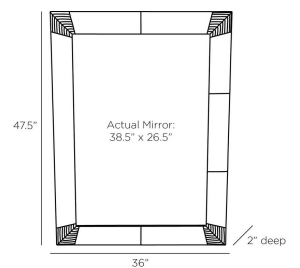

AMARA MIRROR

WMI32
 Ivory, Vellum
 H: 47.5 IN
 W: 36 IN
 D: 2 IN

With its streamlined details, the Amara finds a modern expression of streamlined Moderne design. This rectangular style is wrapped in ivory vellum, then accented with antique brass corners that emphasize its sharp angles and hard-edged dimensions. Hang it vertically or horizontally—a security cleat assures its stability. Finish will vary.