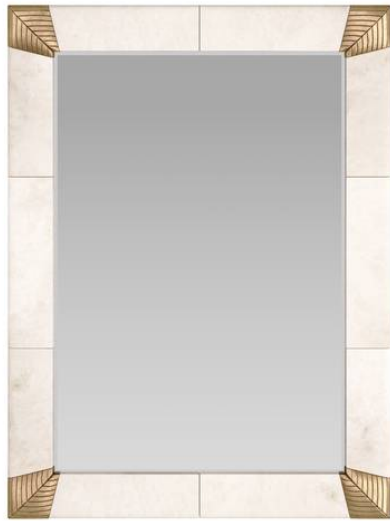

AMARA MIRROR

WMI32
 Ivory, Vellum
 H: 47.5 IN
 W: 36 IN
 D: 2 IN

With its streamlined details, the Amara finds a modern expression of streamlined Moderne design. This rectangular style is wrapped in ivory vellum, then accented with antique brass corners that emphasize its sharp angles and hard-edged dimensions. Hang it vertically or horizontally—a security cleat assures its stability. Finish will vary.