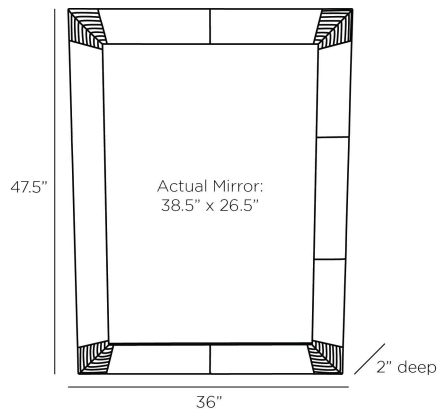

ARTERIOS

AMARA MIRROR

WMI32
Ivory, Vellum

With its streamlined details, the Amara finds a modern expression of streamlined Moderne design. This rectangular style is wrapped in ivory vellum, then accented with antique brass corners that emphasize its sharp angles and hard-edged dimensions. Hang it vertically or horizontally—a security cleat assures its stability. Finish will vary.

APPEARANCE

Materials	Vellum, Brass, Beveled Mirror
Finishes	Ivory, Antique Brass, Plain
Finish Will Vary	Yes
Top Coat/Sealant	No

DIMENSIONS

Overall	W: 36 in x D: 2 in x H: 47.5 in
Actual Mirror	W: 26.5 in x H: 38.5 in

SHIPPING

Shipping Requirements	Truck Ship
Product Weight	50.8 lbs
Gross Weight 1	61.0 lbs
Shipping Box 1	W: 42 in x D: 53 in x H: 11 in

ADDITIONAL INFO

Features	T-Screw Hardware Included
Hanger Position	Vertical & Horizontal