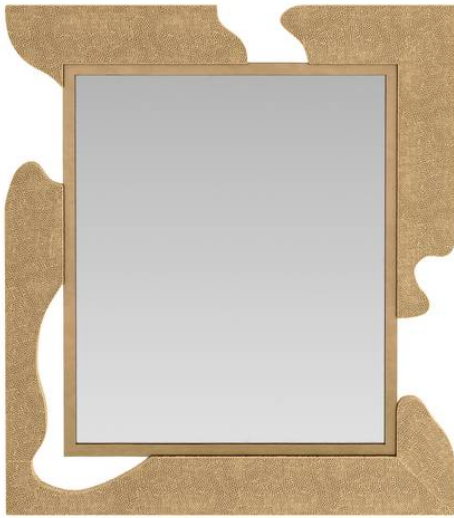

ZAYDEN MIRROR

WMI27  
Antique Brass, Iron  
H: 43 IN  
W: 37.5 IN  
D: 1.5 IN

An abstract work of art, the free-flowing frame of Zayden is finished in antique brass. Reminiscent of a puzzle piece, this textural style is left intentionally asymmetrical to enchant the eye. Security cleat hardware allows vertical or horizontal placement. Finish will vary.