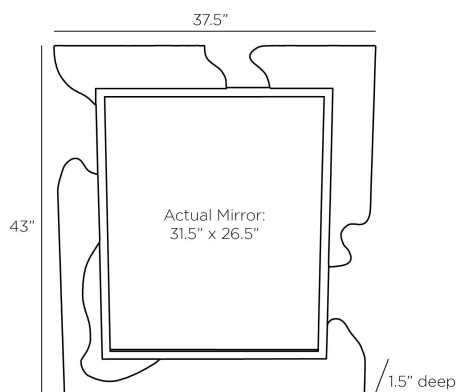

ARTERIO RS

ZAYDEN MIRROR

WMI27
Antique Brass, Iron

An abstract work of art, the free-flowing frame of Zayden is finished in antique brass. Reminiscent of a puzzle piece, this textural style is left intentionally asymmetrical to enchant the eye. Security cleat hardware allows vertical or horizontal placement. Finish will vary.

APPEARANCE

Materials	Iron, Mirror
Finishes	Antique Brass, Plain
Finish Will Vary	Yes
Top Coat/Sealant	Yes

DIMENSIONS

Overall	W: 37.5 in x D: 1.5 in x H: 43 in
Actual Mirror	W: 26.5 in x H: 31.5 in

SHIPPING

Shipping Requirements	Truck Ship
Product Weight	51.0 lbs
Gross Weight 1	61.0 lbs
Shipping Box 1	W: 6.55 in x D: 47 in x H: 42 in

ADDITIONAL INFO

Features	T-Screw Hardware Included
Hanger Position	All Four Directions