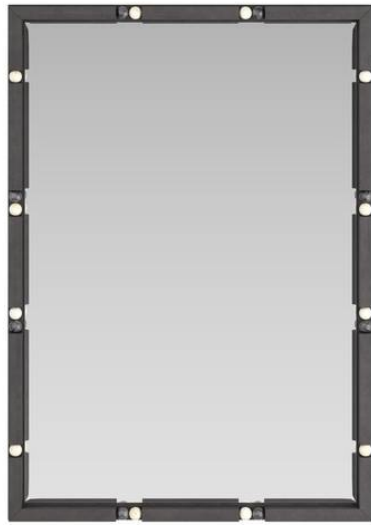

BRINKLEY MIRROR

WMI26
 Ebony, Mango Wood
 H: 42.5 IN
 W: 30.5 IN
 D: 2 IN

A rectangular frame of ebony finished mango wood is punctuated with marble balls in contrasting hues. These black and white details float about the perimeter, adding a geometric playfulness to the simple form. This versatile accent can be hung both vertically and horizontally. Fitted with security cleat hardware. Finish will vary.