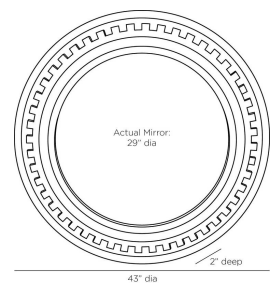

YARETZI MIRROR

WMI24  
 Bronze, Brass Clad  
 D: 2 IN  
 Dia: 43.0 IN

An update of the classical round mirror, a bronze clad dimensional frame highlights its beveled glass center. Drawing from the shape and texture of machinery gears, the industrial design is also reminiscent of patterns found in the border of rugs. Designed to be hung vertically, it is fitted with security cleat hardware. Finish will vary.