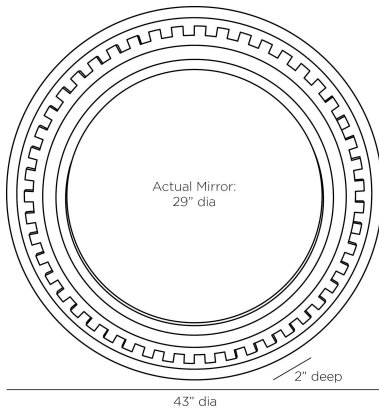

# ARTERIO RS

## YARETZI MIRROR

WMI24  
Bronze, Brass Clad

An update of the classical round mirror, a bronze clad dimensional frame highlights its beveled glass center. Drawing from the shape and texture of machinery gears, the industrial design is also reminiscent of patterns found in the border of rugs. Designed to be hung vertically, it is fitted with security cleat hardware. Finish will vary.

### DIMENSIONS

Overall	D: 2 in x Dia: 43.0 in
Actual Mirror	Dia: 29.0 in