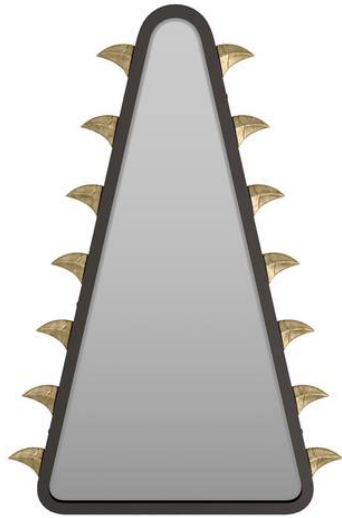

ARTERIO RS

ARROYO MIRROR

WMI21
Natural Iron, Iron
H: 36 IN
D: 1 IN

The organic shape of a shark's tooth cast in antique brass lends a textural appeal to a mirror of natural iron. Finished with contrast details, the mix of warm and cool tones effortlessly draw the eye to its triangular frame. Designed to be hung vertically, it is fitted with security cleat hardware. Finish will vary.