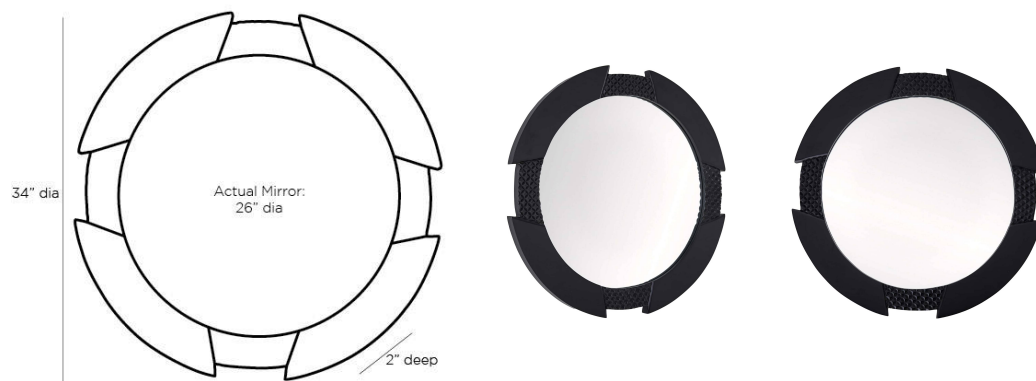

ARTERIO RS

TANJA MIRROR

WMI17
Ebony, Mango Wood

A modern take on tramp art, the ebony mango wood Tanja mirror is a celebration of texture and craftsmanship. The artisanal accent piece is created with a round frame of hand-etched wood with a recess of carved pyramidal shapes. The mirror is fitted with a cleat for hanging. Finish will vary.

APPEARANCE

Materials	Mango Wood, Mirror
Finishes	Ebony, Plain
Finish Will Vary	Yes
Top Coat/Sealant	No

DIMENSIONS

Overall	D: 2 in x Dia: 34.0 in
Actual Mirror	Dia: 26.0 in

SHIPPING

Shipping Requirements	Truck Ship
Product Weight	24.0 lbs
Gross Weight 1	33.0 lbs
Shipping Box 1	W: 7 in x D: 37 in x H: 38 in