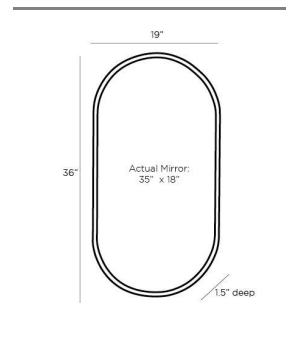

VAQUERO SMALL MIRROR

WM114
 Polished Nickel
 H: 36 IN
 W: 19 IN
 D: 1.5 IN

Rendered in a classic capsule shape, the Vaquero mirror is endowed with a vintage sensibility. Crafted in a polished nickel finish with a beveled mirror, the chic accent piece is striking alone or as a pair over a vanity. The mirror can be hung vertically or horizontally and is fitted with a security cleat.