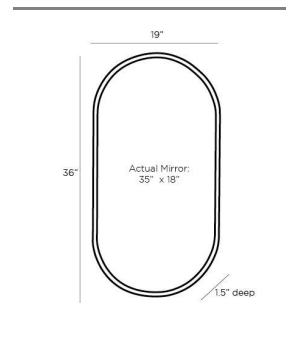

VAQUERO SMALL MIRROR

WM113
 Antique Brass
 H: 36 IN
 W: 19 IN
 D: 1.5 IN

Rendered in a classic capsule shape, the Vaquero mirror is endowed with a vintage sensibility. Crafted in antique brass with a beveled mirror, the chic accent piece is striking alone or as a pair over a vanity. The mirror can be hung vertically or horizontally and is fitted with a security cleat.