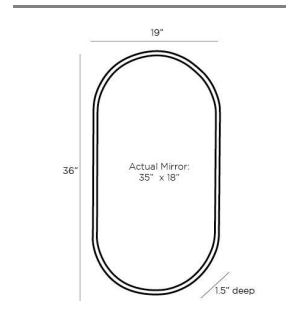

VAQUERO SMALL MIRROR

WM112  
 Bronze  
 H: 36 IN  
 W: 19 IN  
 D: 1.5 IN

Rendered in a classic capsule shape, the Vaquero mirror is endowed with a vintage sensibility. Crafted in bronze-finished brass with a beveled mirror, the chic accent piece is striking alone or as a pair over a vanity. The mirror can be hung vertically or horizontally and is fitted with a security cleat.