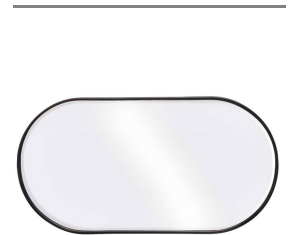

VAQUERO SMALL MIRROR

WM112  
 Bronze  
 H: 36 IN  
 W: 19 IN  
 D: 1.5 IN

Rendered in a classic capsule shape, the Vaquero mirror is endowed with a vintage sensibility. Crafted in bronze-finished brass with a beveled mirror, the chic accent piece is striking alone or as a pair over a vanity. The mirror can be hung vertically or horizontally and is fitted with a security cleat.