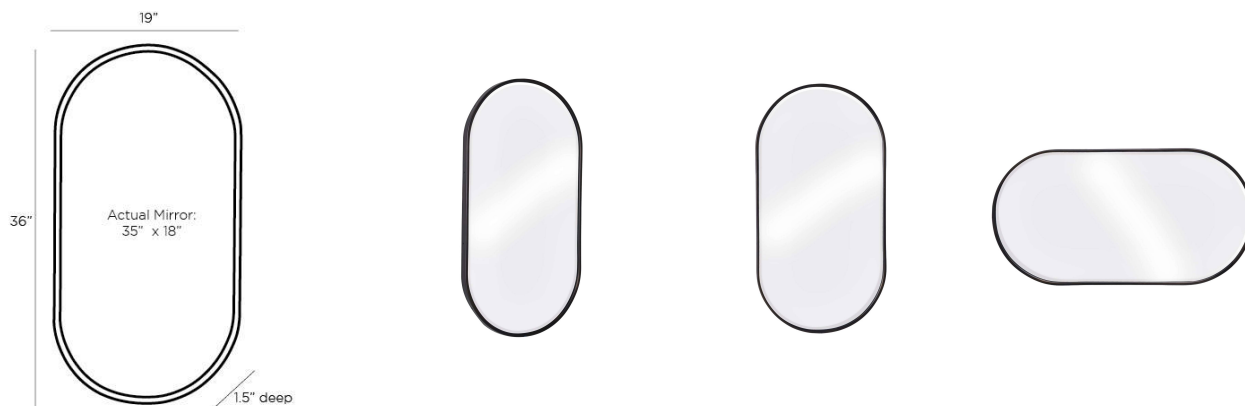

ARTERIO RS

VAQUERO SMALL MIRROR

WMI12
Bronze, Brass

Rendered in a classic capsule shape, the Vaquero mirror is endowed with a vintage sensibility. Crafted in bronze-finished brass with a beveled mirror, the chic accent piece is striking alone or as a pair over a vanity. The mirror can be hung vertically or horizontally and is fitted with a security cleat.

APPEARANCE

Materials	Brass, Glass
Finishes	Bronze, Plain
Finish Will Vary	No
Top Coat/Sealant	No

DIMENSIONS

Overall	W: 19 in x D: 1.5 in x H: 36 in
Actual Mirror	W: 18 in x H: 35 in

SHIPPING

Product Weight	22.0 lbs
Gross Weight 1	32.8 lbs
Shipping Box 1	W: 8 in x D: 43 in x H: 28 in