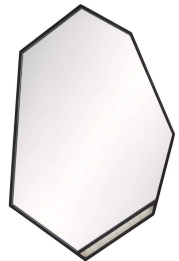

TALLAND MIRROR

WMI08
 Bronze
 H: 40.5 IN
 W: 27 IN
 D: 2.5 IN

The Talland, with its bold, angular silhouette, is reminiscent of a soldier's shield. Detailed with a contrasting strip of natural bone inlay, the faceted, bronze iron-framed mirror cuts a striking reflection. The wall mirror is fitted with a cleat for hanging. Finish will vary.