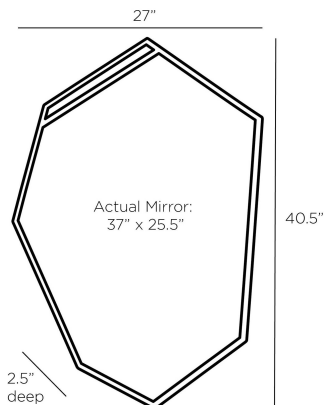

ARTERIO RS

TALLAND MIRROR

WMI08
Bronze, Iron

The Talland, with its bold, angular silhouette, is reminiscent of a soldier's shield. Detailed with a contrasting strip of natural bone inlay, the faceted, bronze iron-framed mirror cuts a striking reflection. The wall mirror is fitted with a cleat for hanging. Finish will vary.

APPEARANCE

Materials	Iron, Mirror, Bone
Finishes	Bronze, Plain, Natural
Finish Will Vary	Yes
Top Coat/Sealant	No

DIMENSIONS

Overall	W: 27 in x D: 2.5 in x H: 40.5 in
Actual Mirror	W: 25.5 in x H: 37 in

SHIPPING

Shipping Requirements	Truck Ship
Product Weight	31.0 lbs
Gross Weight 1	39.5 lbs
Shipping Box 1	W: 49.0 in x D: 9.0 in x H: 34.0 in

ADDITIONAL INFO

Features	T-Screw Hardware Included
Hanger Position	Vertical Only