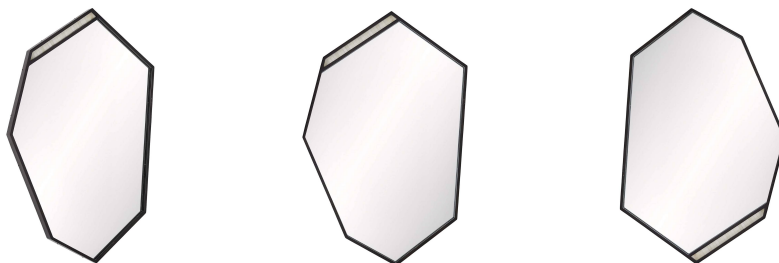

ARTERIO RS

TALLAND MIRROR

WMI08
Bronze, Iron

The Talland, with its bold, angular silhouette, is reminiscent of a soldier's shield. Detailed with a contrasting strip of natural bone inlay, the faceted, bronze iron-framed mirror cuts a striking reflection. The wall mirror is fitted with a cleat for hanging. Finish will vary.

APPEARANCE

Materials	Iron, Mirror, Bone
Finishes	Bronze, Plain, Natural
Finish Will Vary	Yes
Top Coat/Sealant	No

DIMENSIONS

Overall	W: 27 in x D: 2.5 in x H: 40.5 in
Actual Mirror	W: 25.5 in x H: 37 in

SHIPPING