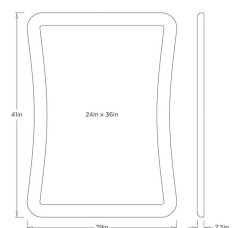

MALAKAI MIRROR

WMC06  
 Antiqued Gold  
 H: 41 IN  
 W: 29 IN  
 D: 2.5 IN

WMC06 MALAKAI MIRROR ARTERIO RS

The textural scales of a snake inform our rectangular mirror's frame. Cast resin and lacquered in antiqued gold, its subtly curved silhouette can be a singular accent in a powder room or displayed in multiples along a hallway. Designed to be hung vertically or horizontally, it is secured with a back cleat. Hanging hardware included. Finish will vary.