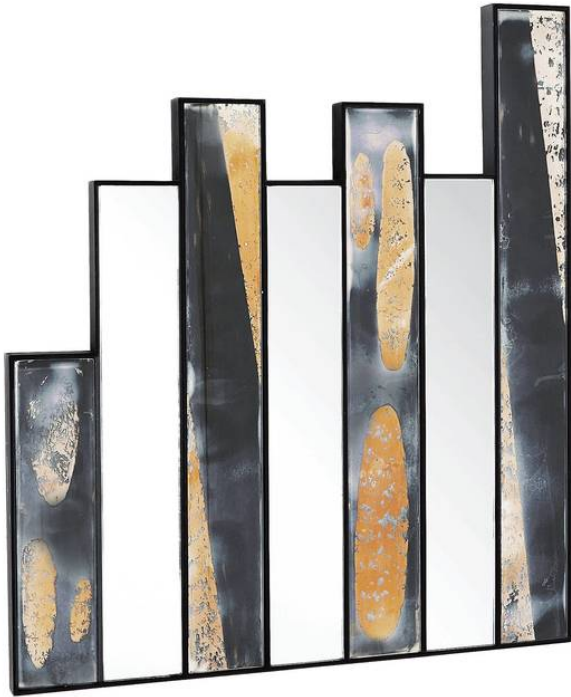

DARCY MIRROR

WDI02
 Blackened Iron
 H: 34 IN
 W: 30 IN
 D: 2.5 IN

A mix of materials adds an industrial Americana edge to this impactful design. Alternating puzzle pieces of clear and dark antiqued mirror interlock in blackened iron frames. This multidirectional mirror can work within a myriad of settings and aesthetics—a cleat attachment assures secure placement. Finish will vary.