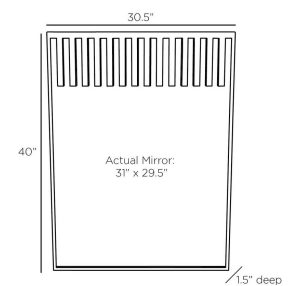

ZELINA MIRROR

WDI01
 Bronze, Iron
 H: 40 IN
 W: 30.5 IN
 D: 1.5 IN

The bronzed iron Zelina mirror offers an alluring antiqued ombre effect that is eye-catching on any wall. Drawing inspiration from a simple utilitarian fork, a repeating pattern of bronze-finished iron adds interest across the antiqued ombre glass surface. Fitted with a cleat for security, it can be hung horizontally or vertically. Finish will vary.