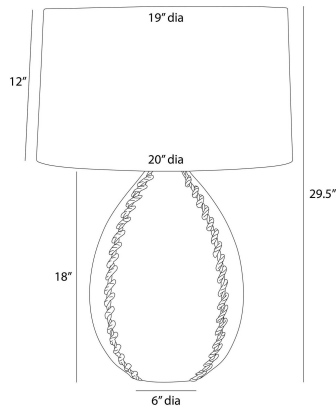

ARTERIO RS

JAXX LAMP

PTS21-SH012
Ice Reactive, Ceramic

A nautically influenced ceramic lamp delivers coastal cool in the form of raised rope accents. The oversized shape is hand-formed, then glazed in an ice-reactive shade to highlight its textural details. Topped with an off-white linen drum shade and lined in off-white cotton. Finished with antique brass hardware and finial. Finish will vary.

APPEARANCE

Materials	Ceramic, Steel, Linen, Cotton, Steel
Finishes	Ice Reactive, Antique Brass, Off-White, Off-White, Antique Brass
Harp Finish	Brass
Finish Will Vary	Yes
Top Coat/Sealant	No

DIMENSIONS

Overall	Dia: 20.0 in x H: 29.5 in
Foot Print	Dia: 6.0 in
Body	Dia: 13.0 in x H: 18 in
Finial	Dia: 1 in x H: 1 in
Shade Top	Dia: 19.0 in
Shade Side	H: 12 in
Shade Bottom	Dia: 20.0 in
Harp Size	H: 8.5 in
Neck	Dia: 1.0 in x H: 2 in

WIRING

Wire Rating	Indoor Only
Cord	10 FT, Clear/Silver, SPT-2
Socket	1, Type A - E26
Suggested Bulb Type	A19
Switch	At Socket, 3-Way Rotary
Maximum Wattage	150.0
Voltage	110-120 V

CERTIFICATIONS & COMPLIANCY

Certifications	Middle East, European Union, United Kingdom, Mexico, United States, Canada
Compliance	UL/ETL, CB

SHIPPING

Product Weight	7.9 lbs
Gross Weight 1	12.0 lbs
Gross Weight 2	5 lbs
Shipping Box 1	W: 17.0 in x D: 17.0 in x H: 25.0 in
Shipping Box 2	W: 14 in x D: 22 in x H: 22 in

CONTRACT

Contract Suitability	Contract Suitable As Is
Tilt Test Degrees	10 Degrees

REPLACEMENT PARTS

81002