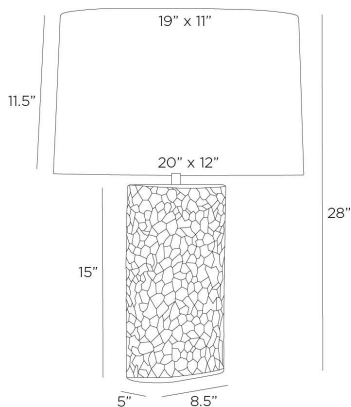

# ARTERIO RS

## FELICITY LAMP

PTS19-194  
Egg Shell, Terracotta

With its carved and weathered finish, our terracotta lamp feels like an ancient found object. Monolithic in shape and glazed in eggshell, it is accented with antique brass-plated steel hardware. An off-white linen shade lined in off-white cotton mimics its oval form. Matching finial. Finish will vary.

### DIMENSIONS

Overall	W: 20 in x D: 12 in x H: 28 in
Foot Print	W: 8.5 in x D: 5 in
Body	W: 8.5 in x D: 5 in x H: 15 in
Finial	Dia: 1.5 in x H: 1.5 in
Shade Top	W: 19 in x D: 11 in
Shade Side	H: 11.5 in
Shade Bottom	W: 20 in x D: 12 in
Harp Size	H: 9 in
Neck	Dia: 1.0 in x H: 2 in

### SHIPPING

Product Weight	13.0 lbs
Gross Weight 1	20.0 lbs
Gross Weight 2	5.0 lbs
Shipping Box 1	W: 23.75 in x D: 7.75 in x H: 11.25 in
Shipping Box 2	W: 14 in x D: 22 in x H: 12.5 in