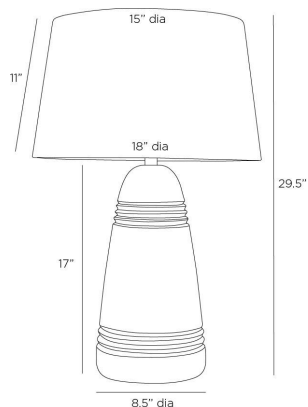

ARTERIOS

DJANGO LAMP

PTS16-829
Matte Charcoal, Terracotta

Made for an organic modern space, the Django's monolithic form adds a bold contrast in a neutral room. A matte charcoal terracotta base is carefully gauged with groove-like details at its top and base. Crowned with an off-white linen drum shade, this minimalist accessory also features antique brass hardware and a matching finial. Finish will vary.

APPEARANCE

Materials	Terracotta, Steel, Linen, Cotton
Finishes	Matte Charcoal, Antique Brass, Off-White, Off-White
Finish Will Vary	Yes
Top Coat/Sealant	No

DIMENSIONS

Overall	Dia: 18.0 in x H: 29.5 in
Foot Print	Dia: 8.5 in
Body	Dia: 8.5 in x H: 17 in
Finial	Dia: 2 in x H: 1.5 in
Shade Top	Dia: 15.0 in
Shade Side	H: 11 in
Shade Bottom	Dia: 18.0 in
Harp Size	H: 9.5 in
Neck	Dia: 1.0 in x H: 1 in

WIRING

Wire Rating	Indoor Only
Cord	6 FT, Clear/Silver, SPT-2
Socket	1, Type A - E26
Suggested Bulb Type	A19
Switch	At Socket, 3-Way Rotary
Maximum Wattage	60.0
Voltage	110-120 V

CERTIFICATIONS & COMPLIANCY

Certifications	Middle East, European Union, United Kingdom, Australia, Mexico, United States, Canada
Compliance	RoHS, UL/ETL, CB

SHIPPING

Product Weight	14.0 lbs
Gross Weight 1	20.0 lbs
Gross Weight 2	5.0 lbs
Shipping Box 1	W: 13.0 in x D: 13.0 in x H: 26.0 in
Shipping Box 2	W: 13 in x D: 20 in x H: 20 in

CONTRACT

Contract Suitability	Contract Suitable As Is
Tilt Test Degrees	10 Degrees

REPLACEMENT PARTS

PTS16FIN