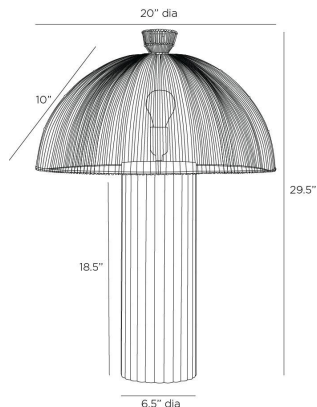

ARTERIO RS

COMO LAMP

PTS15
Black, Rattan

Our black wicker rattan Como offers a monochromatic mix of natural and tactile materials. Designed so the dome shade seems to seamlessly blend into its column base—the slight transparency of the woven reeds allows alluring light to peek through. Antique brass hardware. Finish will vary.

APPEARANCE

Materials	Rattan, Wicker, Steel
Finishes	Black, Matte Black, Antique Brass
Finish Will Vary	Yes
Top Coat/Sealant	No

DIMENSIONS

Overall	Dia: 20.0 in x H: 29.5 in
Foot Print	Dia: 6.5 in
Body	W: 6.5 in x D: 6.5 in x Dia: 6.5 in x H: 18.5 in
Finial	Dia: 3 in x H: 2 in
Shade Top	Dia: 6.0 in
Shade Side	H: 10 in
Shade Bottom	Dia: 20.0 in

WIRING

Wire Rating	Indoor Only
Cord	10 FT, Clear/Silver, SPT-2
Socket	1, Type A - E26
Suggested Bulb Type	A19
Switch	At Socket, 3-Way Rotary
Maximum Wattage	60.0
Voltage	110-120 V

CERTIFICATIONS & COMPLIANCY