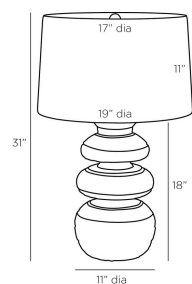

ALANIS LAMP

PTS11-SH030
 Charcoal, Terracotta
 H: 31 IN
 Dia: 19.0 IN

The Alanis lamp is crafted of terra cotta with a hand-thrown feel. Washed in a charcoal glaze, its gentle curves ripple and undulate, recalling an ancient vase. Antique brass-finished hardware and matching sphere finial complete the pleasing form. Finished with an off-white linen shade, clear silver cord and three-way rotary switch. Finish will vary.