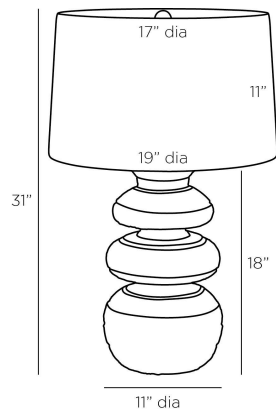

ARTERIOS

ALANIS LAMP

PTS11-SH030
Charcoal, Terracotta

The Alanis lamp is crafted of terra cotta with a hand-thrown feel. Washed in a charcoal glaze, its gentle curves ripple and undulate, recalling an ancient vase. Antique brass-finished hardware and matching sphere finial complete the pleasing form. Finished with an off-white linen shade, clear silver cord and three-way rotary switch. Finish will vary.

APPEARANCE

Materials	Terracotta, Steel, Linen, Cotton
Finishes	Charcoal, Antique Brass, Off-White, Off-White
Finish Will Vary	Yes
Top Coat/Sealant	No

DIMENSIONS

Overall	Dia: 19.0 in x H: 31 in
Foot Print	Dia: 7.0 in
Body	Dia: 11.0 in x H: 18 in
Finial	Dia: 1.5 in x H: 1.5 in
Shade Top	Dia: 17.0 in
Shade Side	H: 11 in
Shade Bottom	Dia: 19.0 in
Neck	Dia: 1.0 in x H: 2 in

WIRING

Wire Rating	Indoor Only
Socket	1, Type A - E26
Suggested Bulb Type	A19
Switch	At Socket, 3-Way Rotary
Maximum Wattage	150.0
Voltage	110-120 V

CERTIFICATIONS & COMPLIANCY

Certifications	Middle East, European Union, United Kingdom, Australia, Mexico, United States, Canada
Compliance	RoHS, UL/ETL, CB

SHIPPING

Product Weight	16.6 lbs
Gross Weight 1	23.0 lbs
Shipping Box 1	W: 15.5 in x D: 15.5 in x H: 28.5 in
Shipping Box 2	W: 20.5 in x D: 20.5 in x H: 31.0 in

CONTRACT

Contract Suitability	Contract Suitable As Is
Tilt Test Degrees	10 Degrees

REPLACEMENT PARTS

PTS11FIN