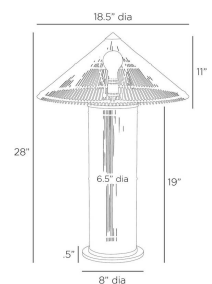

BELIZE LAMP

PTS10
 Natural, Rattan
 H: 28 IN
 Dia: 18.5 IN

A tapered shade of natural rattan is woven loosely to allow the play of light and shadow across any surface. Complemented by a base of rattan and bronze, the Belize's classic silhouette allows it to live with a myriad of decorative styles. Capped with a triangular bronze finial. Black cord and on/off rotary switch. Finish will vary.