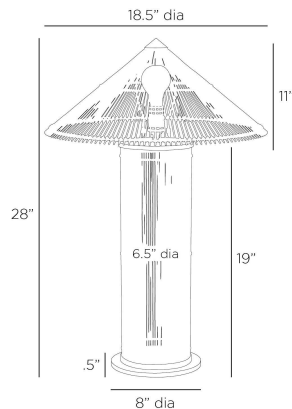

ARTERIO RS

BELIZE LAMP

PTS10
Natural, Rattan

A tapered shade of natural rattan is woven loosely to allow the play of light and shadow across any surface. Complemented by a base of rattan and bronze, the Belize's classic silhouette allows it to live with a myriad of decorative styles. Capped with a triangular bronze finial. Black cord and on/off rotary switch. Finish will vary.

APPEARANCE

Materials	Rattan, Steel
Finishes	Natural, English Bronze
Finish Will Vary	Yes
Top Coat/Sealant	No

DIMENSIONS

Overall	Dia: 18.5 in x H: 28 in
Foot Print	Dia: 8.0 in
Base	Dia: 8.0 in x H: 0.5 in
Body	Dia: 6.5 in x H: 19 in
Finial	Dia: 2 in x H: 1 in
Shade Side	H: 11 in
Shade Bottom	Dia: 18.5 in
Harp Size	H: 7 in

WIRING

Wire Rating	Indoor Only
Socket	1, Type A - E26
Suggested Bulb Type	A19
Switch	At Socket, On/Off Rotary
Maximum Wattage	60.0
Voltage	110-120 V

CERTIFICATIONS & COMPLIANCY

Certifications	Middle East, European Union, United Kingdom, Australia, Mexico, United States, Canada
Compliance	RoHS, UL/ETL, CB

SHIPPING

Product Weight	8.6 lbs
Gross Weight 1	15.0 lbs
Shipping Box 1	W: 25.0 in x D: 25.0 in x H: 35.0 in

ADDITIONAL INFO

Features	Sustainable

CONTRACT

Contract Suitability	Contract Suitable As Is
Tilt Test Degrees	10 Degrees