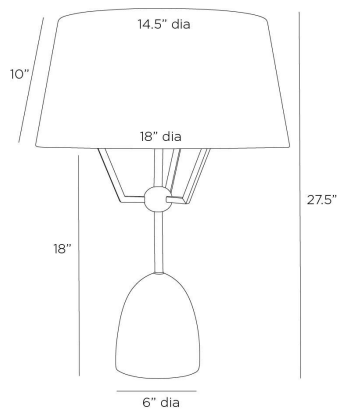

ARTERIOS

HODGINS LAMP

PTI23
Galaxy, Marble

Like a figure holding up its arms, this playful style of bronze-plated iron seemingly "lifts" its sleek metal shade to disperse light. A rounded base of galaxy marble juxtaposes the fixture's industrial edge. Matching finial. Finish will vary.

APPEARANCE

Materials	Marble, Iron, Iron
Finishes	Galaxy, Bronze, Bronze
Harp Finish	Polished Nickel
Finish Will Vary	Yes
Top Coat/Sealant	Yes

DIMENSIONS

Overall	Dia: 18.0 in x H: 27.5 in
Foot Print	Dia: 6.0 in
Base	Dia: 6.0 in x H: 8 in
Body	W: 8 in x D: 8 in x H: 18 in
Finial	Dia: 1 in x H: 2 in
Shade Top	Dia: 14.5 in
Shade Side	H: 10 in
Shade Bottom	Dia: 18.0 in
Harp Size	H: 8.5 in

WIRING

Wire Rating	Indoor Only
Cord	10 FT, Clear/Silver, SPT-2
Socket	1, Type A - E26
Suggested Bulb Type	A19
Switch	At Socket, 3-Way Rotary
Maximum Wattage	150.0
Voltage	110-120 V

CERTIFICATIONS & COMPLIANCY

Certifications	Middle East, European Union, United Kingdom, Australia, Mexico, United States, Canada
Compliance	RoHS, UL/ETL, CB

SHIPPING

Product Weight	25.5 lbs
Gross Weight 1	30.0 lbs
Shipping Box 1	W: 26.0 in x D: 20.0 in x H: 23.25 in

CONTRACT

Contract Suitability	Contract Suitable As Is
Tilt Test Degrees	8 Degrees

REPLACEMENT PARTS

PTI23FIN