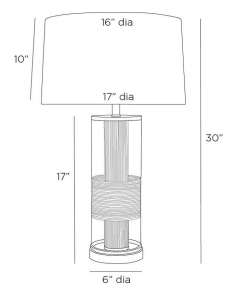

GIANNA LAMP

PTI22-580  
 Clear Etched, Glass  
 H: 30 IN  
 Dia: 17.0 IN

Clear etched glass and vintage brass form an alluring combination on our tailored table lamp. A brass-plated iron base is surrounded by intersecting etched cylinders that play with layering and transparency. An off-white microfiber drum shade lined in off-white cotton is secured with a matching finial.