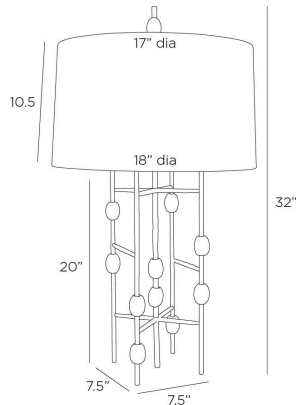

ARTERIOS

HOWES LAMP

PTI21-SH060
Natural Iron, Iron

Like a modernist sculpture, an intersecting grid base of natural iron is punctuated with oversized galaxy marble beads. Resembling an abacus, its playful shape offers a pleasing visual effect. An off-white microfiber drum shade lined in off-white cotton is secured with a matching marble finial. Finish will vary.

APPEARANCE

Materials	Iron, Marble, Microfiber, Cotton
Finishes	Natural Iron, Galaxy, Off-White, Off-White
Finish Will Vary	Yes
Top Coat/Sealant	Yes

DIMENSIONS

Overall	Dia: 18.0 in x H: 32 in
Foot Print	W: 7.5 in x D: 7.5 in
Body	W: 8 in x D: 8 in x H: 20 in
Finial	Dia: 1.5 in x H: 2 in
Shade Top	Dia: 17.0 in
Shade Side	H: 10.5 in
Shade Bottom	Dia: 18.0 in
Harp Size	H: 8.5 in

WIRING

Wire Rating	Indoor Only
Cord	10 FT, Clear/Silver, SPT-2
Socket	1, Type A - E26
Suggested Bulb Type	A19
Switch	At Socket, 3-Way Rotary
Maximum Wattage	150.0
Voltage	110-120 V

CERTIFICATIONS & COMPLIANCY

Certifications	Middle East, European Union, United Kingdom, Australia, Mexico, United States, Canada
Compliance	RoHS, UL/ETL, CB

SHIPPING

Product Weight	7.0 lbs
Gross Weight 1	12.0 lbs
Gross Weight 2	5.0 lbs
Shipping Box 1	W: 28.0 in x D: 12.0 in x H: 12.0 in
Shipping Box 2	W: 35.0 in x D: 19.3 in x H: 19.3 in