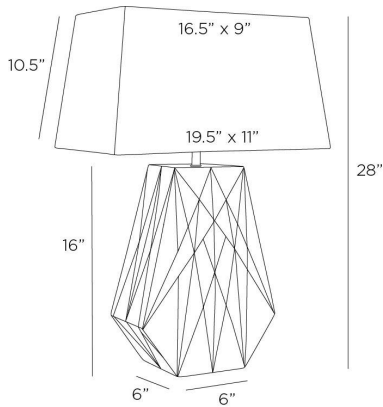

## GENTRY LAMP

PT117-601  
Bronze, Iron

Inspired by a New York City skyscraper, this table lamp's grooved texture was designed to appeal from every angle. Crafted of bronze-plated iron, it floats within the room, illuminating with a billowed effect. A rectangular off-white cotton shade and matching finial add to the lamp's graphic appeal. Finish will vary.

### DIMENSIONS

Overall	W: 19.5 in x D: 11 in x H: 28 in
Foot Print	W: 6 in x D: 6 in
Body	W: 12 in x D: 6 in x H: 16 in
Finial	Dia: 1 in x H: 1 in
Shade Top	W: 16.5 in x D: 9 in
Shade Side	H: 10.5 in
Shade Bottom	W: 19.5 in x D: 11 in
Harp Size	H: 8.5 in
Neck	Dia: 1.0 in x H: 2.5 in

### SHIPPING

Product Weight	8.0 lbs
Gross Weight 1	15.0 lbs
Gross Weight 2	5.0 lbs
Shipping Box 1	W: 6.0 in x D: 12.0 in x H: 16.0 in
Shipping Box 2	W: 15 in x D: 24 in x H: 15 in