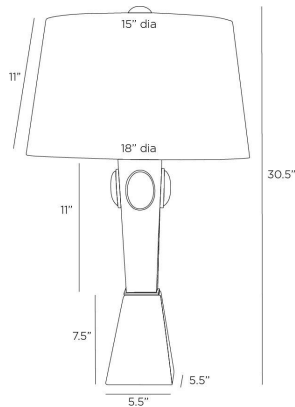

ARTERIOS

CAIRO LAMP

PTI16-SH045
Antique Brass, Brass

The ornate settings of cabochon jewels are reflected in the Cairo's design. Its antique brass body mirrors a veined base of Bengal marble, with four hand-applied marble accents framed in antique brass adding a dramatic finish. Off-white silk drum shade and matching finial. Finish will vary.

APPEARANCE

Materials	Brass, Marble, Silk, Cotton
Finishes	Antique Brass, Bengal, Off-White, Off-White
Finish Will Vary	Yes
Top Coat/Sealant	No

DIMENSIONS

Overall	Dia: 18.0 in x H: 30.5 in
Foot Print	W: 5.5 in x D: 5.5 in
Base	W: 5.5 in x D: 5.5 in x H: 7.5 in
Body	W: 5 in x D: 5 in x H: 11 in
Finial	Dia: 2.5 in x H: 2 in
Shade Top	Dia: 15.0 in
Shade Side	H: 11 in
Shade Bottom	Dia: 18.0 in
Harp Size	H: 8 in
Neck	Dia: 1.0 in x H: 2.5 in

WIRING

Wire Rating	Indoor Only
Cord	10 FT, Clear/Silver, SPT-2
Socket	1, Type A - E26
Suggested Bulb Type	A19
Switch	At Socket, 3-Way Rotary
Maximum Wattage	150.0
Voltage	110-120 V

CERTIFICATIONS & COMPLIANCY

Certifications	Middle East, European Union, United Kingdom, Australia, Mexico, United States, Canada
Compliance	RoHS, UL/ETL, CB

SHIPPING

Product Weight	13.8 lbs
Gross Weight 1	20.0 lbs
Gross Weight 2	5.0 lbs
Shipping Box 1	W: 10.5 in x D: 11.0 in x H: 28.5 in
Shipping Box 2	W: 19.5 in x D: 19.5 in x H: 34.0 in