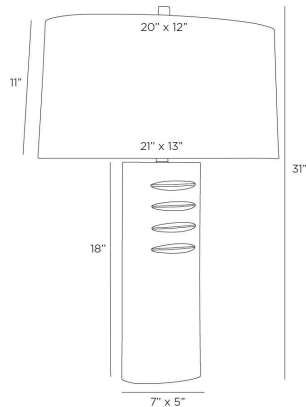

ARTERIOS

DARTH LAMP

PTI13-943
Bronze, Aluminum

Scored with four finger grooves, a highly polished column of bronzed aluminum offers a subtle yet impactful accent. Minimalist enough to be staged in multiples in a living space, it is topped with a cylinder bronze finial and white linen oval shade.

APPEARANCE

Materials	Aluminum, Linen, Cotton
Finishes	Bronze, White, White
Finish Will Vary	No
Top Coat/Sealant	No

DIMENSIONS

Overall	W: 21.5 in x D: 13 in x H: 31 in
Foot Print	W: 7 in x D: 5 in
Body	W: 7 in x D: 5 in x H: 18 in
Finial	Dia: 1 in x H: 2 in
Shade Top	W: 20 in x D: 12 in
Shade Side	H: 11 in
Shade Bottom	W: 21 in x D: 13 in
Harp Size	H: 8.5 in
Neck	Dia: 1.0 in x H: 2 in

WIRING

Wire Rating	Indoor Only
Cord	10 FT, Clear/Silver, SPT-2
Socket	1, Type A - E26
Suggested Bulb Type	A19
Switch	At Socket, 3-Way Rotary
Maximum Wattage	150.0
Voltage	110-120 V

CERTIFICATIONS & COMPLIANCY

Certifications	Middle East, European Union, United Kingdom, Mexico, United States, Canada
Compliance	RoHS, UL/ETL, CB

SHIPPING

Product Weight	17.2 lbs
Gross Weight 1	20.0 lbs
Gross Weight 2	5.0 lbs
Shipping Box 1	W: 11.0 in x D: 18.0 in x H: 22.0 in
Shipping Box 2	W: 23 in x D: 23 in x H: 13 in

CONTRACT

Contract Suitability	Contract Suitable As Is
Tilt Test Degrees	10 Degrees

REPLACEMENT PARTS

PTI13FIN