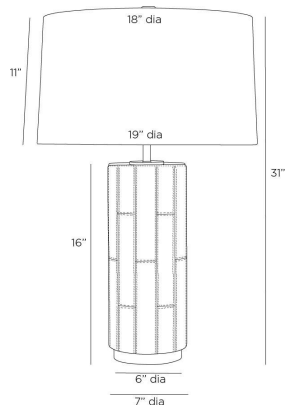

ARTERIOS

CARTWRIGHT LAMP

PT110-894
Black, Hide Leather

Delivering a luxe, Hollywood Regency mood, the simplistic silhouette of the Cartwright is elevated through intricately patchworked black hair-on-hide. The topstitched black column balances on an inset base of antique brass. Matching hide finial and off-white cotton drum shade. Finish will vary.

APPEARANCE

Materials	Hide Leather, Steel, Cotton, Cotton
Finishes	Black, Antique Brass, Off-White, Off-White
Finish Will Vary	Yes
Top Coat/Sealant	No

DIMENSIONS

Overall	Dia: 19.0 in x H: 31 in
Foot Print	Dia: 6.0 in
Base	Dia: 6.0 in x H: 1 in
Body	Dia: 7.0 in x H: 16 in
Finial	Dia: 1 in x H: 1.5 in
Shade Top	Dia: 18.0 in
Shade Side	H: 11 in
Shade Bottom	Dia: 19.0 in
Neck	Dia: 3.0 in x H: 2.5 in

WIRING

Wire Rating	Indoor Only
Cord	8 FT, Clear/Silver, SPT-2
Socket	1, Type A - E26
Suggested Bulb Type	A19
Switch	At Socket, 3-Way Rotary
Maximum Wattage	150.0
Voltage	110-120 V

CERTIFICATIONS & COMPLIANCY

Certifications	Mexico, United States, Canada
Compliance	UL/ETL

SHIPPING

Product Weight	9.2 lbs
Gross Weight 1	15.0 lbs
Gross Weight 2	5.0 lbs
Shipping Box 1	W: 10.0 in x D: 10.0 in x H: 22.0 in
Shipping Box 2	W: 21 in x D: 21 in x H: 13 in