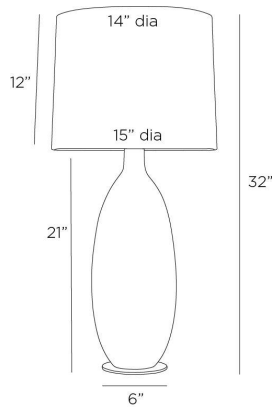

ARTERIOS

GOLA LAMP

PTE14-711
Quail Egg, Porcelain

Our quail egg reactive glaze puts the simple form of the Gola in the spotlight. Finished with antique brass-plated steel hardware and matching finial, the bottle silhouette of porcelain makes it a tranquil accent for any surface. Off-white microfiber drum shade with off-white cotton lining. Finish will vary.

APPEARANCE

Materials	Porcelain, Steel, Microfiber, Cotton
Finishes	Quail Egg, Antique Brass, Off-White, Off-White
Finish Will Vary	Yes
Top Coat/Sealant	Yes

DIMENSIONS

Overall	Dia: 15.0 in x H: 32 in
Foot Print	Dia: 6.0 in
Base	Dia: 6.0 in x H: 0.25 in
Body	Dia: 7.5 in x H: 21 in
Finial	Dia: 1 in x H: 1 in
Shade Top	Dia: 14.0 in
Shade Side	H: 12 in
Shade Bottom	Dia: 15.0 in
Harp Size	H: 9 in
Neck	Dia: 1.0 in x H: 1 in

WIRING

Wire Rating	Indoor Only
Cord	10 FT, Clear/Silver, SPT-2
Socket	1, Type A - E26
Suggested Bulb Type	A19
Switch	At Socket, 3-Way Rotary
Maximum Wattage	150.0
Voltage	110-120 V

CERTIFICATIONS & COMPLIANCY

Certifications	Middle East, European Union, United Kingdom, Australia, Mexico, United States, Canada
Compliance	UL/ETL, CB

SHIPPING

Product Weight	4.5 lbs
Gross Weight 1	8.0 lbs
Gross Weight 2	5 lbs
Shipping Box 1	W: 7.5 in x D: 7.5 in x H: 21.5 in
Shipping Box 2	W: 16 in x D: 16 in x H: 13 in

CONTRACT

Contract Suitability	Contract Suitable As Is
Tilt Test Degrees	10 Degrees

REPLACEMENT PARTS

81002