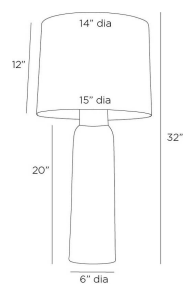

HEATHER LAMP

PTE13-SH010  
 Thundercloud,  
 Porcelain  
 H: 32 IN  
 Dia: 15.0 IN

A thundercloud finish lends an aquatic appeal to the classic porcelain table lamp. This easy-to-place form emphasizes its pleasing texture. Finished with an off-white linen drum shade lined in white cotton and polished nickel steel hardware. Finish will vary.