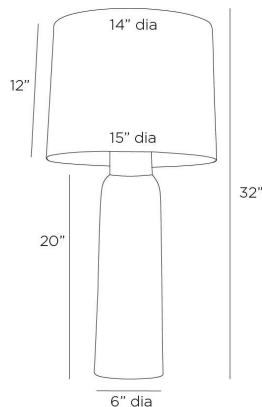

ARTERIOS

HEATHER LAMP

PTE13-SH010
Thundercloud, Porcelain

A thundercloud finish lends an aquatic appeal to the classic porcelain table lamp. This easy-to-place form emphasizes its pleasing texture. Finished with an off-white linen drum shade lined in white cotton and polished nickel steel hardware. Finish will vary.

APPEARANCE

Materials	Porcelain, Steel, Linen, Cotton
Finishes	Thundercloud, Polished Nickel, Off-White, White
Finish Will Vary	Yes
Top Coat/Sealant	Yes

DIMENSIONS

Overall	Dia: 15.0 in x H: 32 in
Foot Print	Dia: 6.0 in
Body	Dia: 6.0 in x H: 20 in
Finial	Dia: 1 in x H: 1 in
Shade Top	Dia: 14.0 in
Shade Side	H: 12 in
Shade Bottom	Dia: 15.0 in
Harp Size	H: 9 in
Neck	Dia: 1.0 in x H: 1 in

WIRING

Wire Rating	Indoor Only
Cord	10 FT, Clear/Silver, SPT-2
Socket	1, Type A - E26
Suggested Bulb Type	A19
Switch	At Socket, 3-Way Rotary
Maximum Wattage	150.0
Voltage	110-120 V

CERTIFICATIONS & COMPLIANCY

Certifications	Middle East, European Union, United Kingdom, Australia, Mexico, United States, Canada
Compliance	RoHS, UL/ETL, CB

SHIPPING

Product Weight	4.0 lbs
Gross Weight 1	8.0 lbs
Gross Weight 2	5.0 lbs
Shipping Box 1	W: 21.0 in x D: 6.5 in x H: 6.5 in
Shipping Box 2	W: 14 in x D: 17 in x H: 17 in

CONTRACT

Contract Suitability	Contract Suitable As Is
Tilt Test Degrees	10 Degrees

REPLACEMENT PARTS

81004